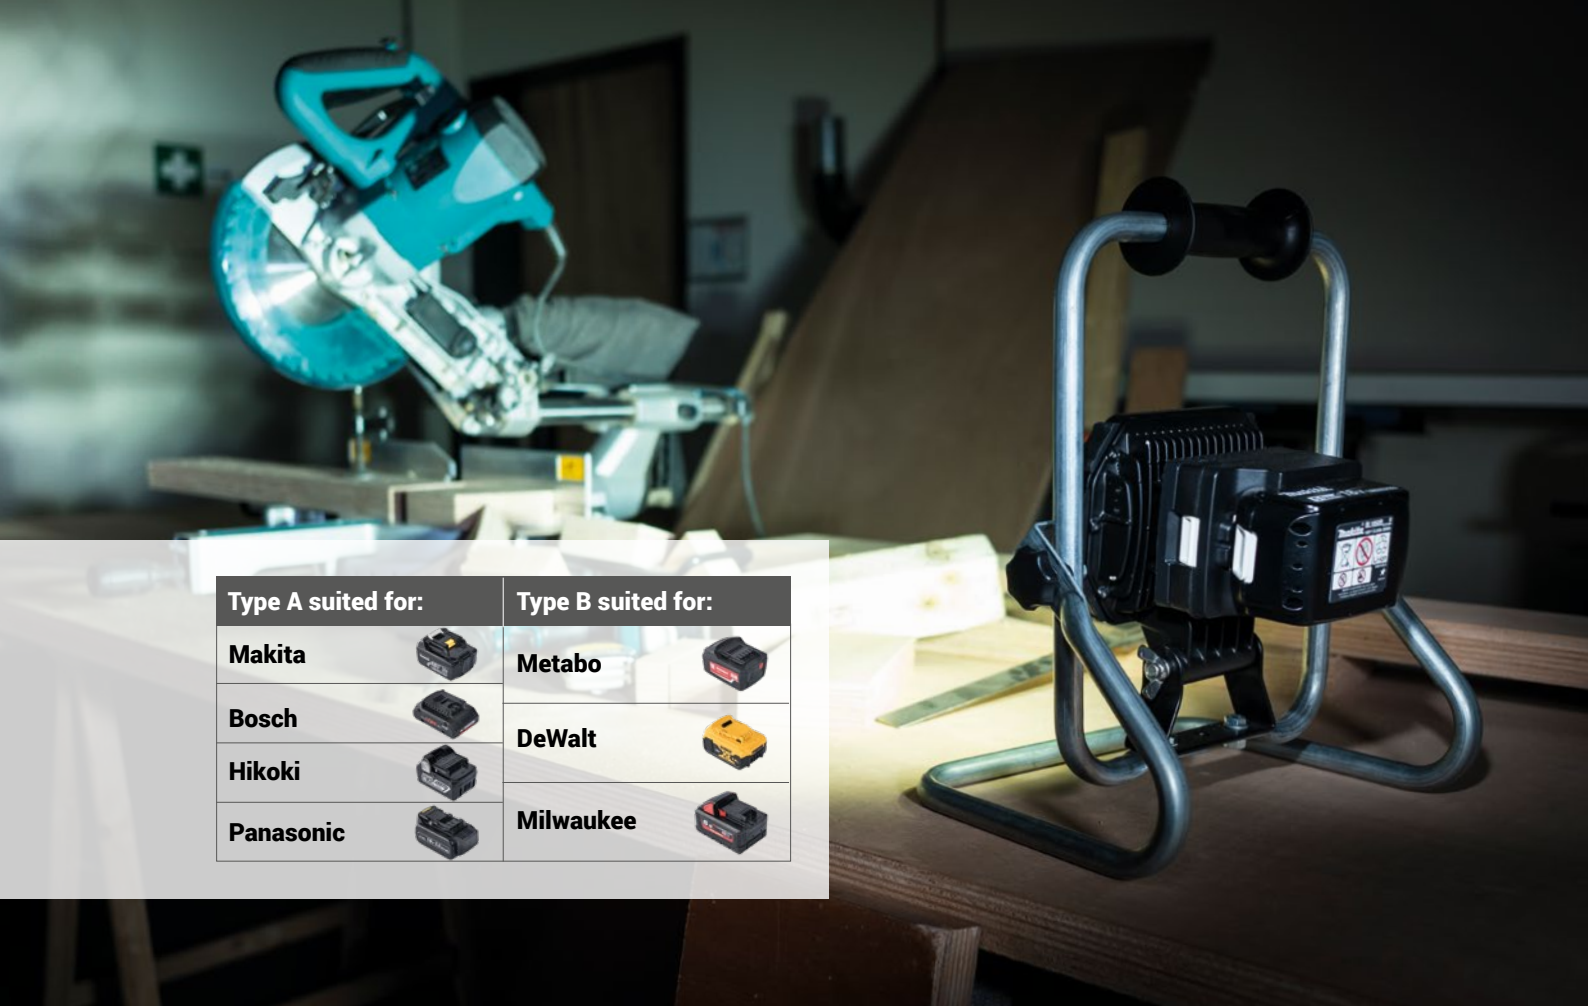

# Battery led work light with multifunctional adapter

ToolWizard TW-40S A and TW-40S B

## The ToolWizard TW-40S

- **TW-40S A:** suitable for MAKITA, BOSCH, HIKOKI en PANASONIC batteries by means of the 4 in 1 adapter
- **TW 40S B:** suitable for METABO, DEWALT and MILWAUKEE batteries by means of the 3 in 1 adapter
- Easy selection of 14,4V or 18V batteries
- Built-in low battery cut off to protect your valuable batteries
- For heavy duty applications or a long running time you can use the optional waterproof Fenon battery